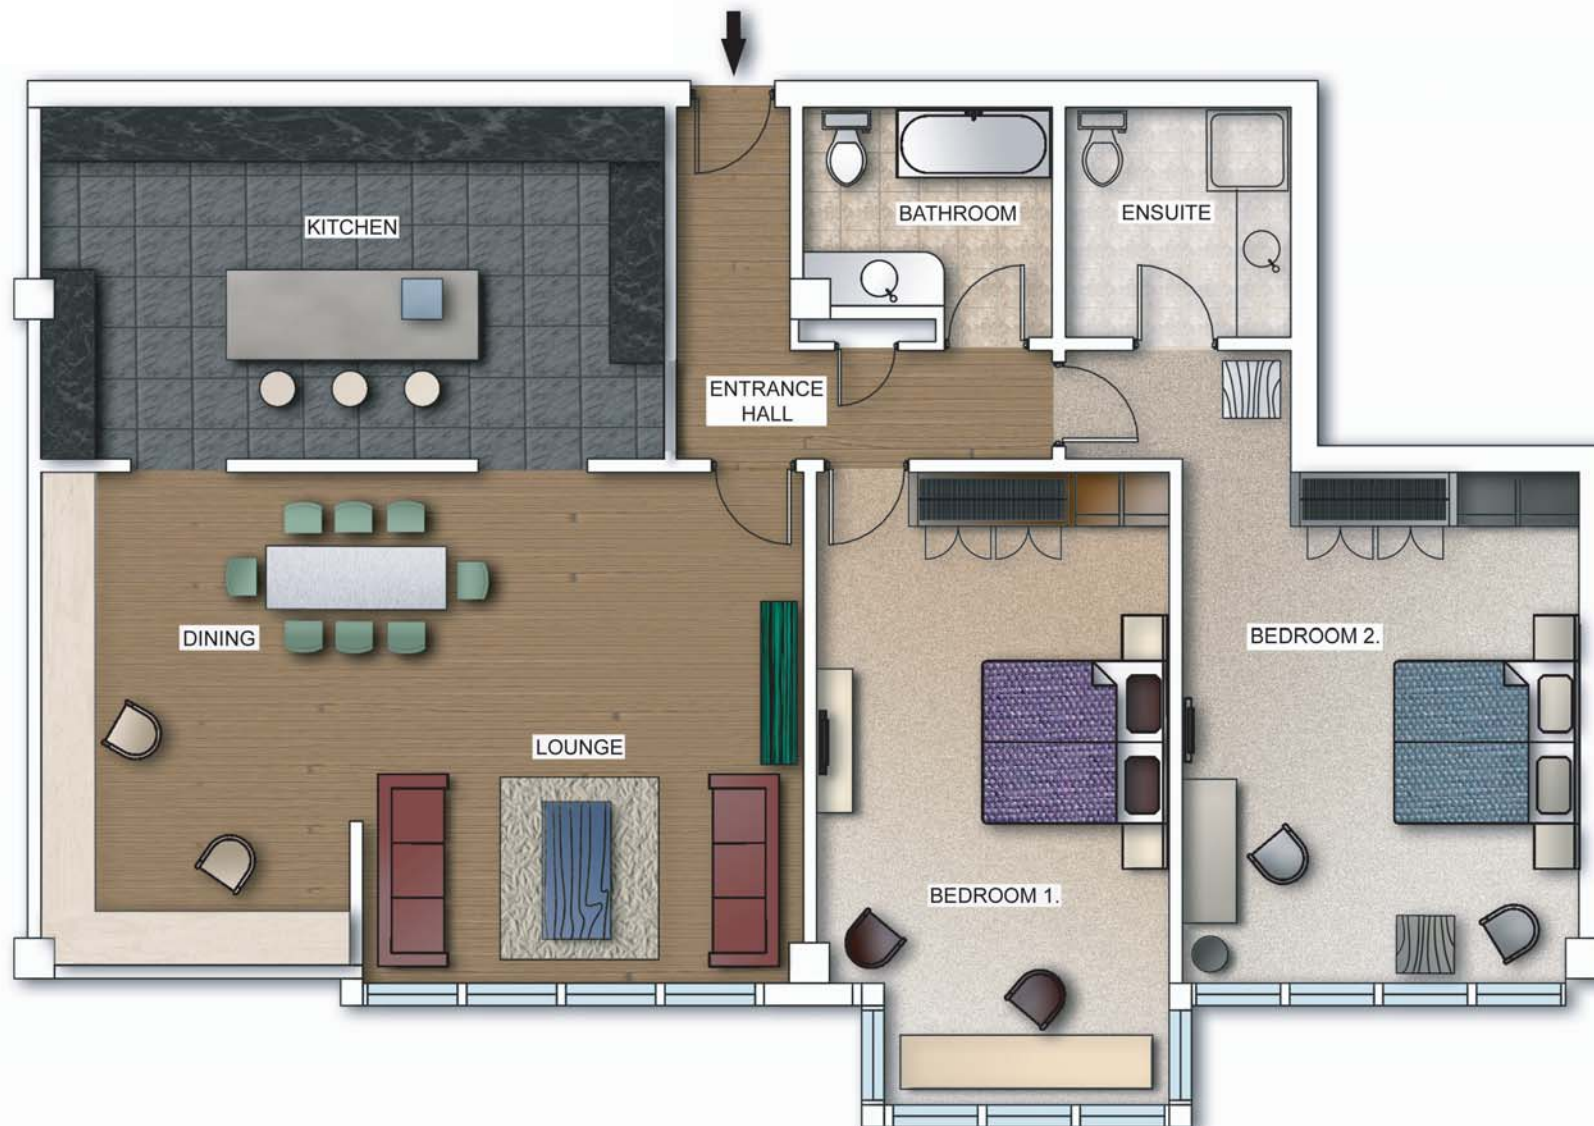

OPTIMA (Cambridge) Ltd

62 Park Road
Peterborough
PE1 2YA

SIXTY2

tel 01733 345278
fax 01733 564664
email info@optimacambridge.co.uk
web www.sixty2.co.uk

Apartment 2.6
170.7 sq m / 1837 sq ft